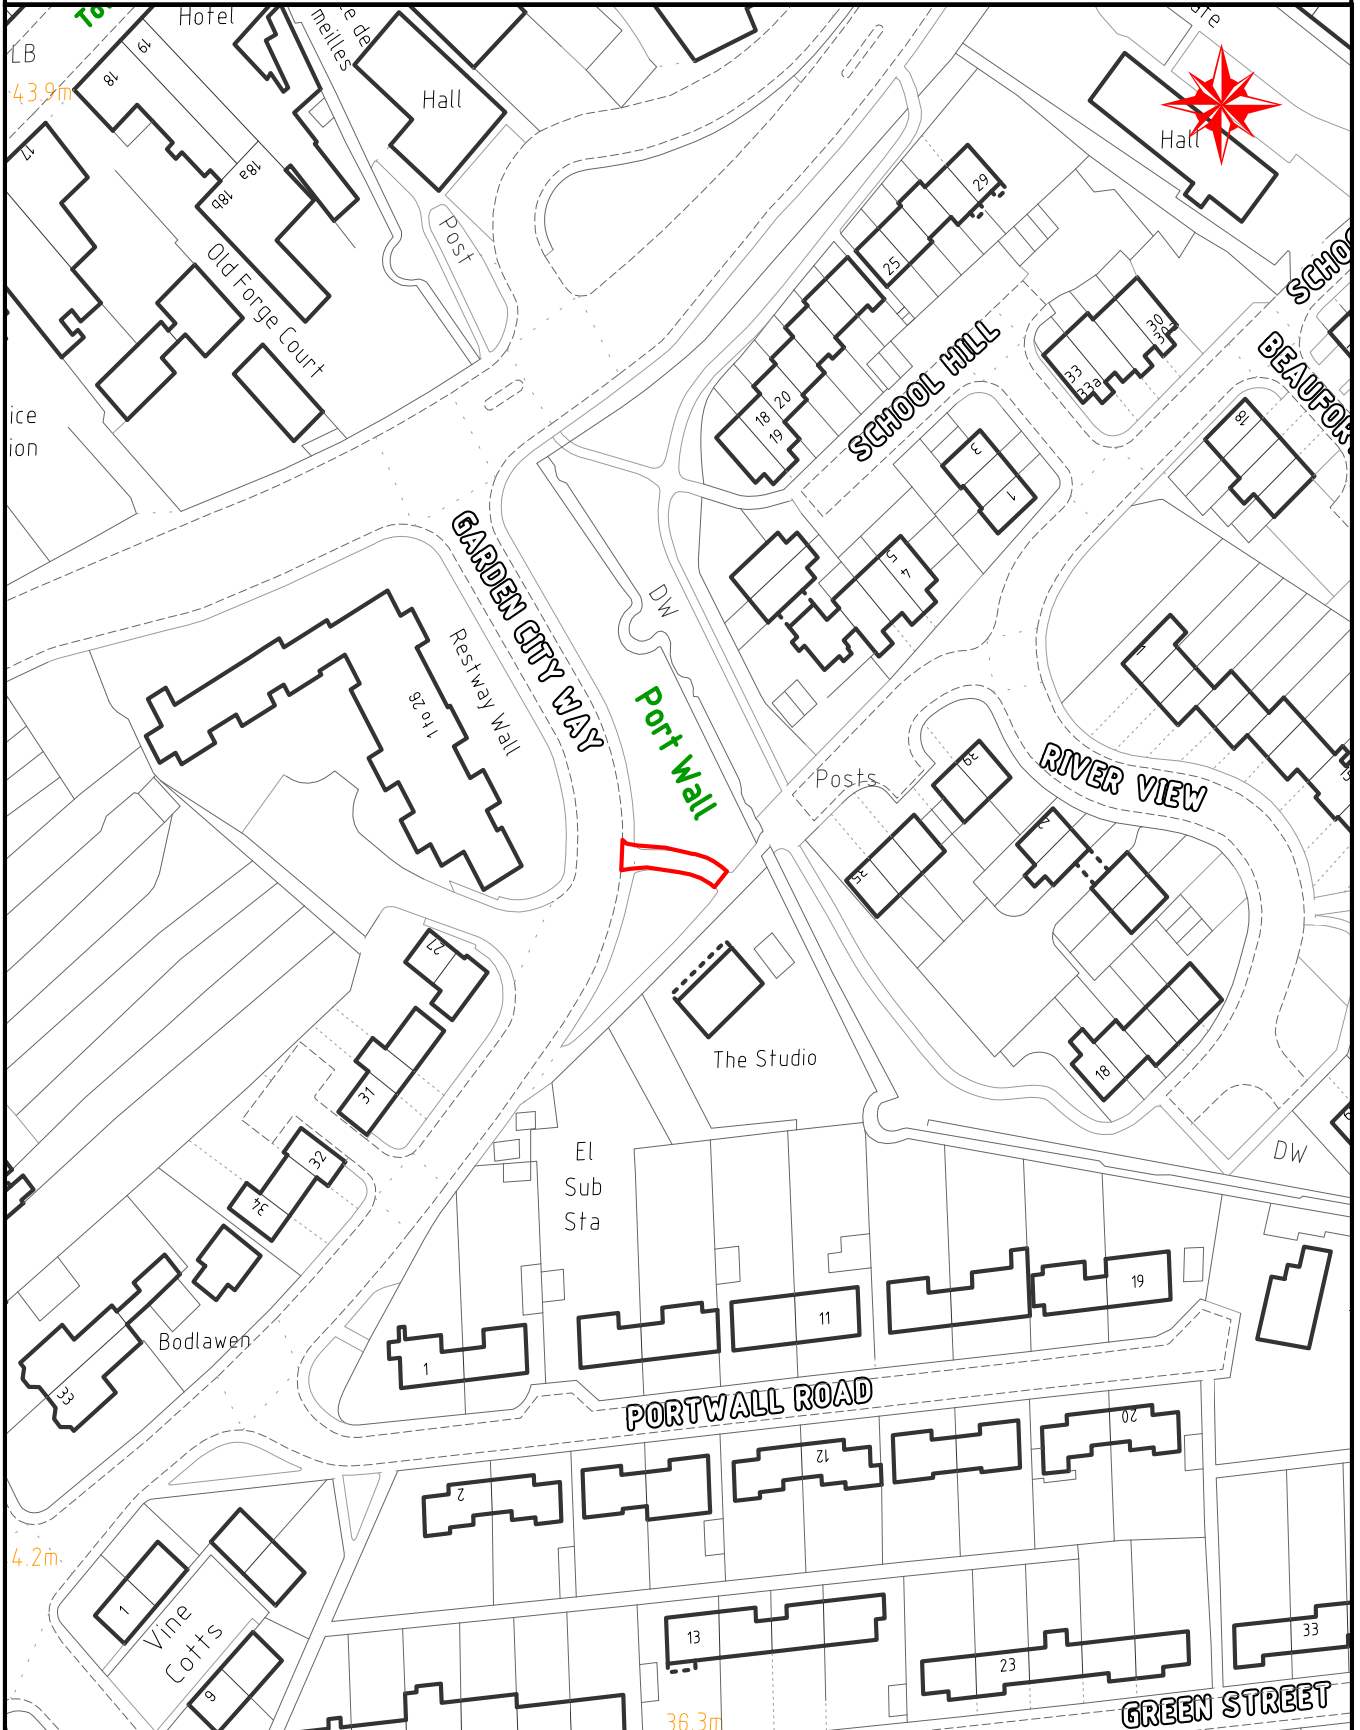

# Garden City Way

	<b>Details</b> T200			<b>Rev No.</b> 1	© Hawlfraint y Goron a hawliau cronfa ddata 2013 Arolwg Ordnans 100023415 © Crown copyright and database rights 2013 Ordnance Survey 100023415  Monmouthshire County Council Innovation House Monmouthshire Magor	!Title8=
	<b>Drawn by</b> Lang.L	<b>Scale</b> 1:1250	<b>Date</b> 15/02/2017			
	<b>File Pathname / Project / Drawing No.</b>					